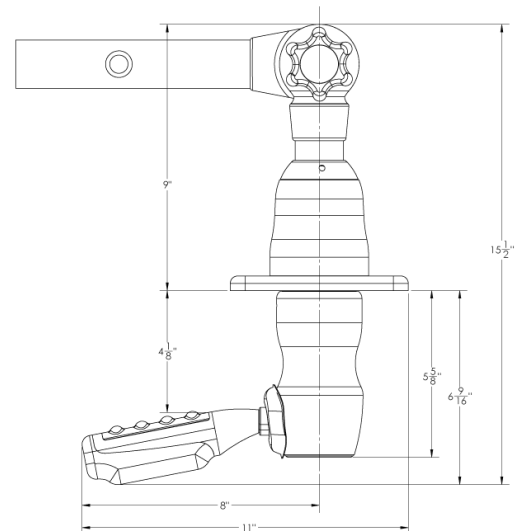

GRAND SLAM 280 OUTRIGGER MOUNT

As one of the most popular Outrigger Mounts of all time, our Grand Slam 280s are known for their reliability, durability and sleek appearance. The GS-280s are a staple in the offshore fishing community and are ideal for mid-range-sized boats from 23' to 35'. One of the most durable features of the GS-280 is its outward rotation handle, which features detents every 22.5° that lock the arm in place – eliminating slop and allowing for a robust fishing presentation.

FEATURES & BENEFITS

- Tested and proven quality
- Ideal for hardtops up to 2-1/2" thick
- 180° arm swing
- Compatible with 1-1/2" Tele-Outrigger Poles and the 1-1/8" Tele-Outrigger Poles with the addition of the GSC-0025 Base Reducer
- Cast stainless-steel Type-316L and machined aluminum construction
- Strong, locking head allows perfect positioning
- Allows for horizontal rotation from under the T-top
- Sold in pairs