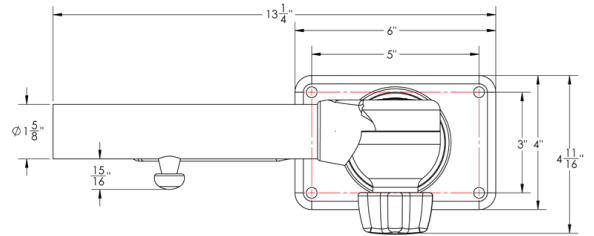

GRAND SLAM 280 OUTRIGGER MOUNT

As one of the most popular Outrigger Mounts of all time, our Grand Slam 280s are known for their reliability, durability and sleek appearance. The GS-280s are a staple in the offshore fishing community and are ideal for mid-range-sized boats from 23' to 35'. One of the most durable features of the GS-280 is its outward rotation handle, which features detents every 22.5° that lock the arm in place – eliminating slop and allowing for a robust fishing presentation.

FEATURES & BENEFITS

- Tested and proven quality
- Ideal for hardtops up to 2-1/2" thick
- 180° arm swing
- Compatible with 1-1/2" Tele-Outrigger Poles and the 1-1/8" Tele-Outrigger Poles with the addition of the GSC-0025 Base Reducer
- Cast stainless-steel Type-316L and machined aluminum construction
- Strong, locking head allows perfect positioning
- Allows for horizontal rotation from under the T-top
- Sold in pairs